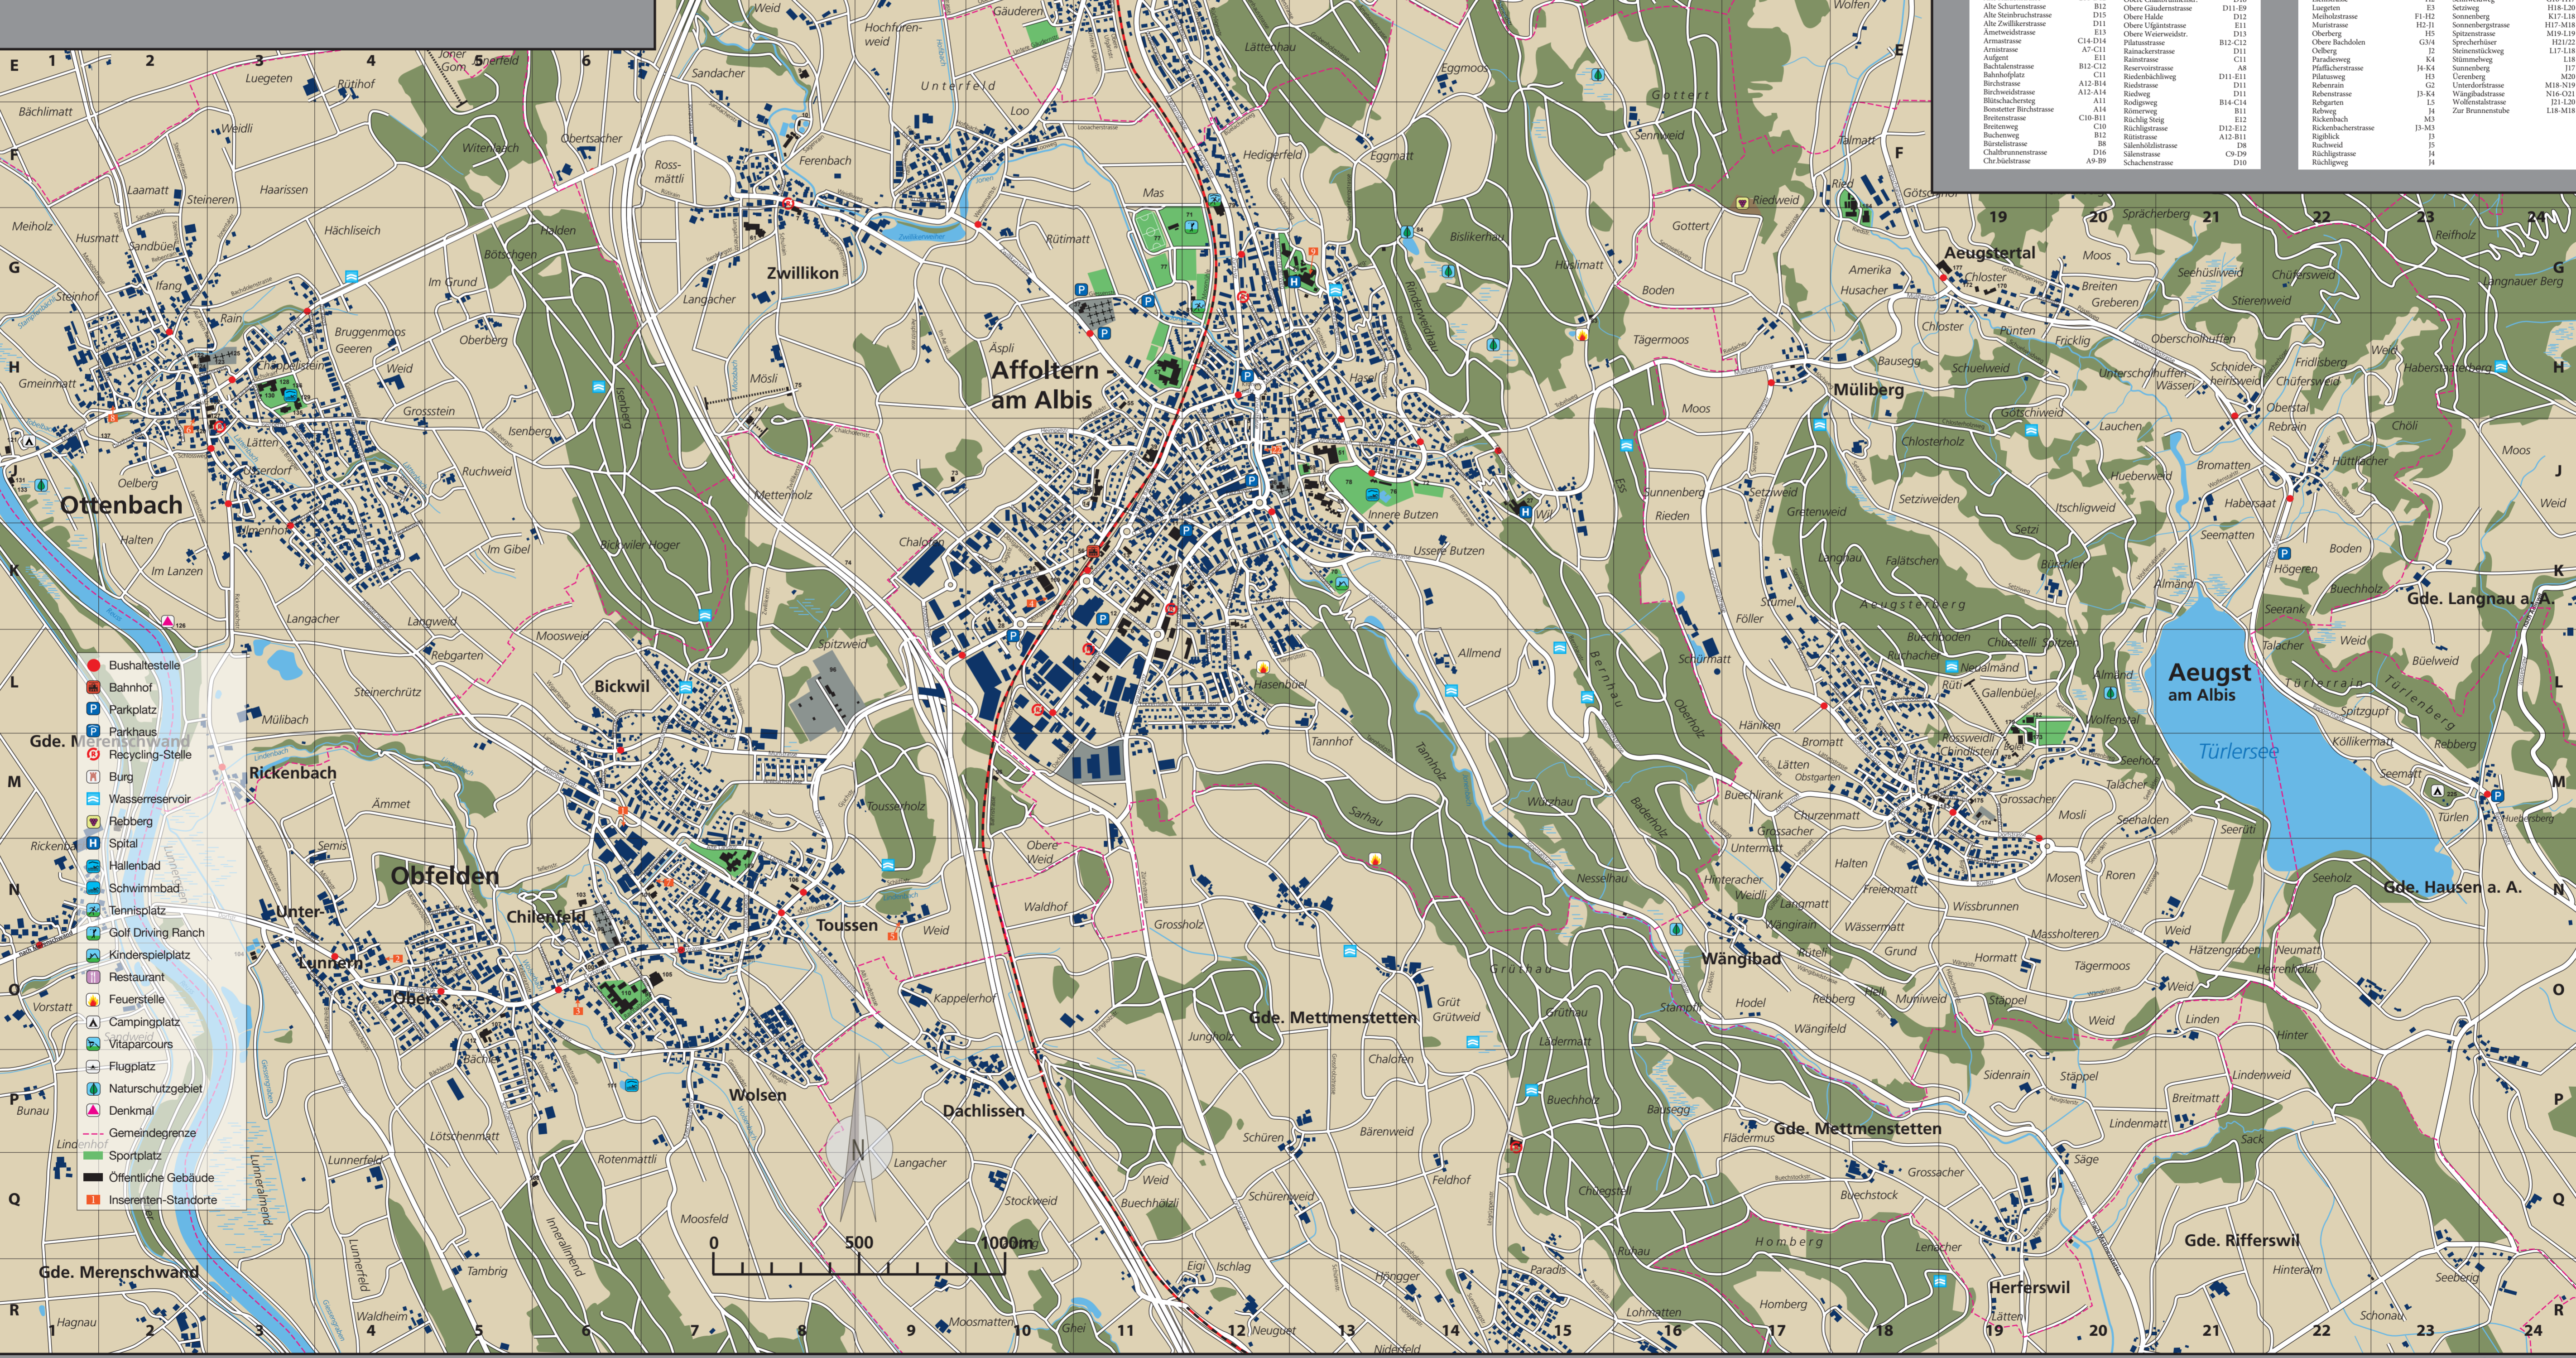

Ortsplan

Affoltern a. A.
Hedingen
Obfelden
Ottenbach
Aeugst a. A.
Mettmenstetten
Rifferswil
Hausen a. A.
Kappel a. A.
Knonau

Tierarztpraxis Wetli

24h Notfalldienst
Tel.: 044 767 00 52
wetli.vet@bluewin.ch

Muristrasse 26 | 8913 Ottenbach

8912 Obfelden
Telefon 079 973 15 32

Reifen+Service
Kunststofftechnik

8932 Mettmenstetten, Albistrasse 24
Telefon 044 768 50 10
www.elektroth.ch, E-Mail: info@elektroth.ch

Projektierung
Installation
Kommunikation
Gebäudeautomation

Projektierung
Installation
Kommunikation
Gebäudeautomation
smartec-elektro.ch
+41 43 343 22 22

Table with 3 columns: Strassenverzeichnis, Affoltern am Albis, and various street names and numbers.

Table with 3 columns: Strassenverzeichnis, Hedingen, and various street names and numbers.

Table with 3 columns: Strassenverzeichnis, Obfelden, and various street names and numbers.

Table with 3 columns: Strassenverzeichnis, Ottenbach, and various street names and numbers.

Table with 3 columns: Strassenverzeichnis, Aeugst am Albis, and various street names and numbers.

Table with 3 columns: Strassenverzeichnis, Mettmenstetten, and various street names and numbers.

Table with 3 columns: Strassenverzeichnis, Rifferswil, and various street names and numbers.

Table with 2 columns: Öffentliche Gebäude and Obfelden, listing public buildings and their addresses.

Table with 2 columns: Öffentliche Gebäude and Hedingen, listing public buildings and their addresses.

Table with 2 columns: Öffentliche Gebäude and Ottenbach, listing public buildings and their addresses.

Table with 2 columns: Öffentliche Gebäude and Aeugst am Albis, listing public buildings and their addresses.

Table with 2 columns: Öffentliche Gebäude and Mettmenstetten, listing public buildings and their addresses.

Table with 2 columns: Öffentliche Gebäude and Rifferswil, listing public buildings and their addresses.

Table with 2 columns: Öffentliche Gebäude and Hedingen, listing public buildings and their addresses.